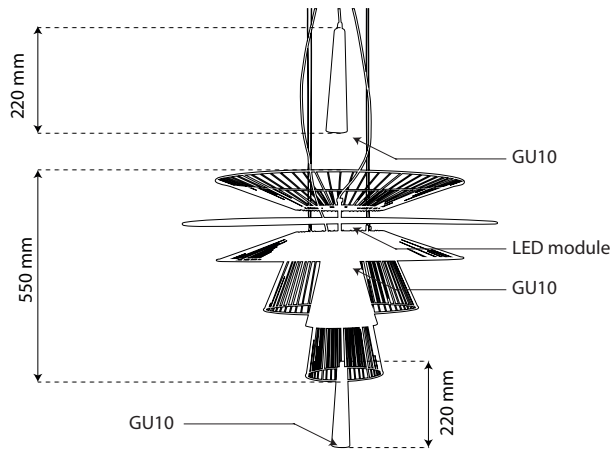

## PENDANT LAMP GRAVITY 1

REFERENCE 21522 ●

REFERENCE 21523 ●

### COLORS LIGHTING MATERIALS DIMENSIONS

HEIGHT ..... 81 cm min  
 WIDTH ..... 86 cm  
 DEPTH ..... 86 cm  
 WEIGHT ..... 9 kg  
 CANOPY ..... Ø 12 cm ht. 3 cm  
 CABLE LENGHT ..... 275 cm

LAMPSHADE ..... metal wire  
 CANOPY ..... metal  
 CABLE ..... textile

### PACKAGING

HEIGHT ..... 61 cm  
 WIDTH ..... 92 cm  
 DEPTH ..... 92 cm  
 WEIGHT (WITH BOX) . 17 kg

BOX 1